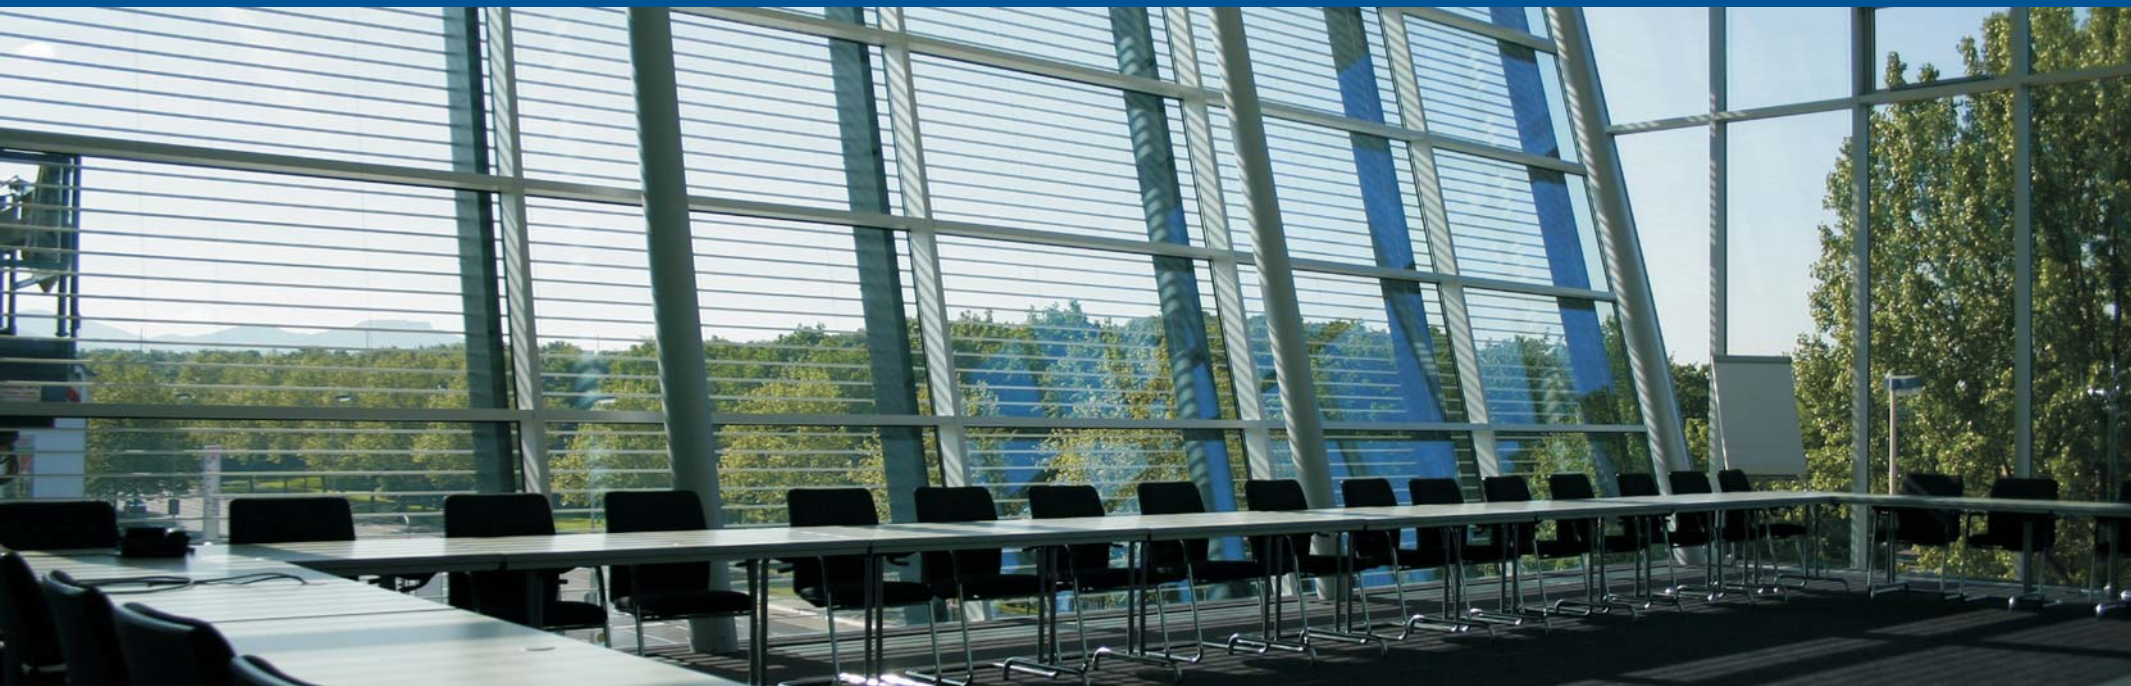

NEDIT MediaFace

Do not limit your creativity.

Try to think in new dimensions.

Dimensions which are unimaginable...

...until now.

We will realize it for you.

Open New Perspectives

Whether Media Architecture, Advertising, Art, Video Installations, Still Images or Visual Signals. NEDIT MediaFace opens a world full of creative possibilities. Without restrictions - Day and Night!

Transparency

The LED system is implemented in vertical or horizontal slats. Rooms remain flooded with daylight without restrictions in the outlook and the view to the inside.

Esthetic

NEDIT MediaFace is integrated sensitive and nearly invisible into the architecture. The expression of the facade will be preserved.

Impression

NEDIT MediaFace is a self-luminous system with a impressive optical quality, caused by the luminous intensity and the support of approx. 1 billion colors.

Flexibility

NEDIT MediaFace is adaptable to all building shapes, sizes and contours. Without a limitation in size, up to 10000 square meters and more.

Creativity

NEDIT MediaFace do not limit your creativity. It's the true platform for jutting ideas and big emotions.